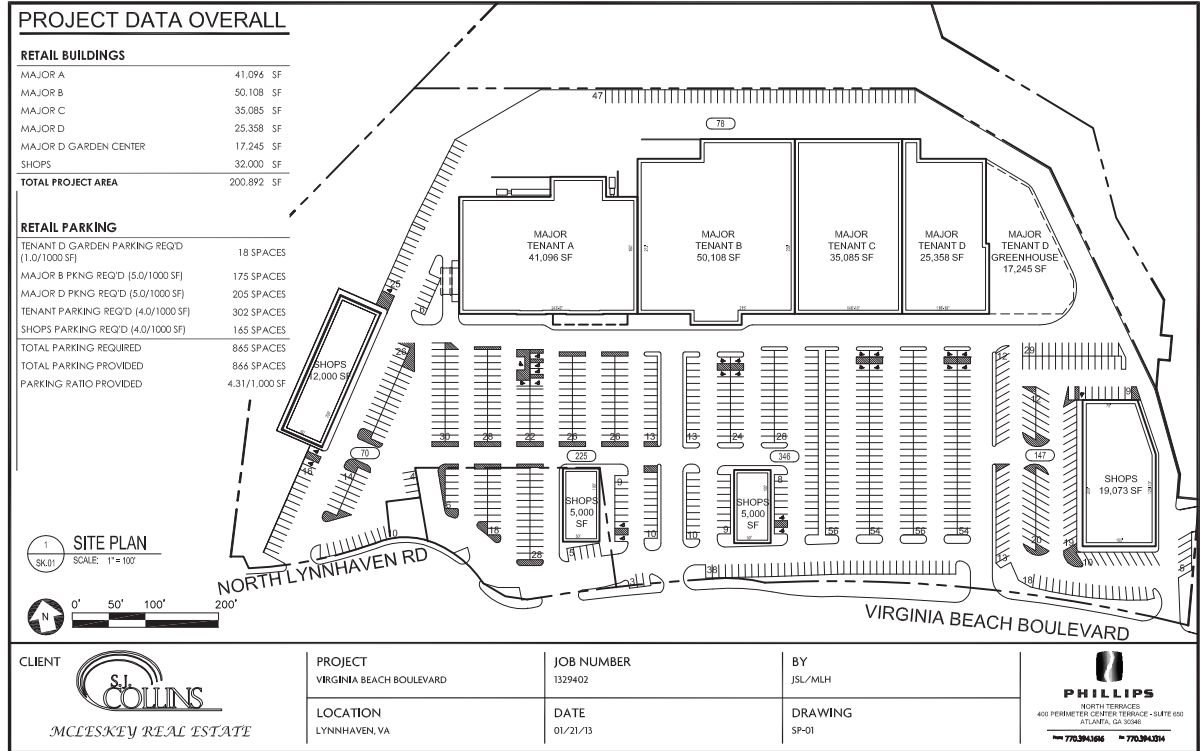

LYNNHAVEN SHOPPING CENTER

2866 Virginia Beach Blvd. , Virginia Beach, VA 23452

200,892 Square Feet -Lynnhaven, VA - Virginia Beach Blvd

HIGHLIGHTS

Address:
2866 Virginia Beach Blvd.
Virginia Beach, VA 23452

Intersection:
Virginia Beach Blvd & North Lynnhaven Road

Demographics: 5 Mile
Population 224,415
Average HH Income \$78,743
Number of Households 80,096

Total GLA in Shopping Center: 200,892 SF

Information contained within is deemed reliable, but is not guaranteed. Subject to prior leasing.